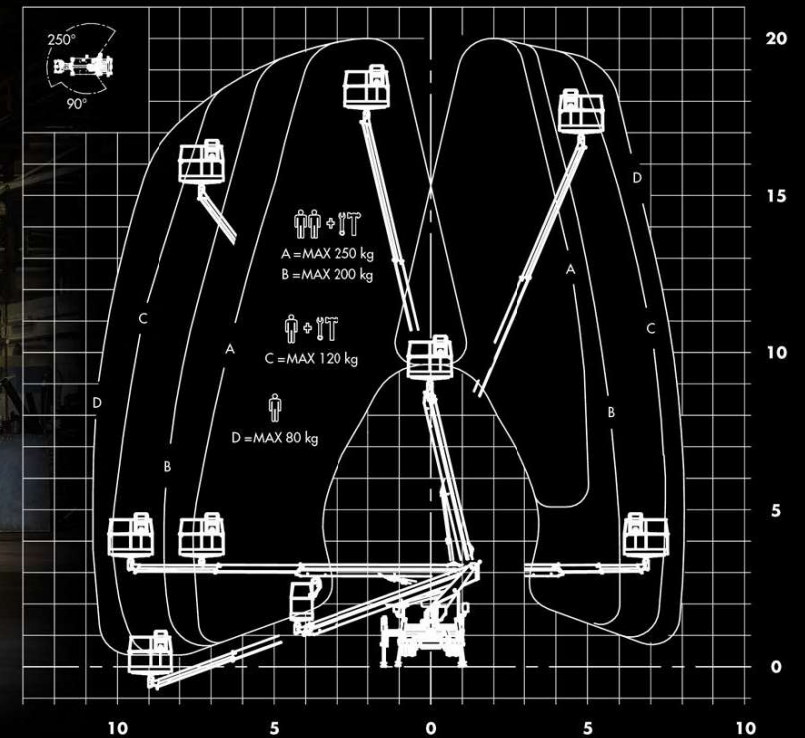

# PT 200

Truck-mounted aerial lift work platform  
Piattaforma per lavoro aereo autocarrata

## Overall dimensions (millimeters)

## Working diagram (meters)

## Specifications

250 kg

12 m\*

20 m

18 m

1400 x 710 x 1100 mm

+ / - 90°

HE + H / HH \*