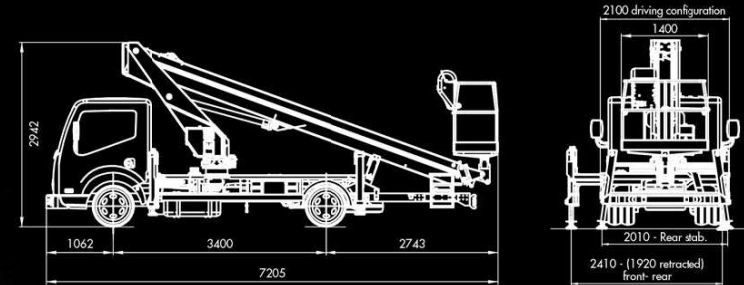

# PT 200

Truck-mounted aerial lift work platform  
Piattaforma per lavoro aereo autocarrata

## Overall dimensions (millimeters)

## Specifications

250 kg

12 m\*

20 m

18 m

1400 x 710 x 1100 mm

+ / - 90°

HE + H / HH \*

Hydraulic

Aluminium

400°

\* Depending on truck / in funzione del veicolo