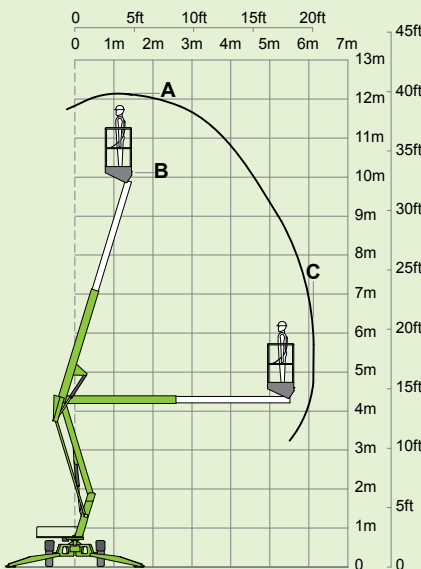

niftylift

120T

(A) 12.2m
40ft

(B) 10.2m
33ft 6in

(C) 6.1m
20ft

200kg
440lbs

1.1m x 0.65m
3ft 7in x 2ft 2in

(D) 1.9m
6ft 3in

(E) 1.1m
3ft 7in

(F) 1.5m
4ft 11in

(G) 3.55m
11ft 8in

(J) 4.5m
14ft 9in

1400kg
3100lbs

niftylift

Chalkdell Drive, Shenley Wood,
Milton Keynes, MK5 6GF
England, United Kingdom
+44 (0)1908 223456
sales@niftylift.com
www.niftylift.com