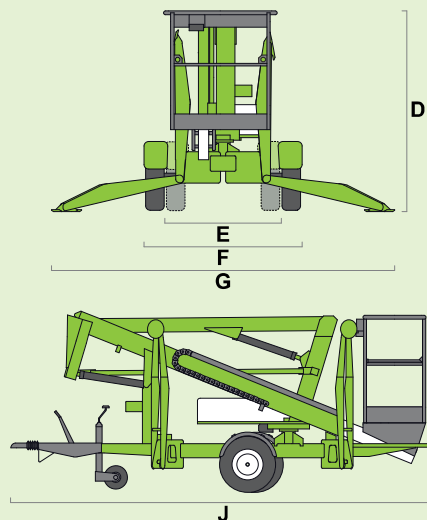

niftylift

120T

(A) 12.2m
40ft

(B) 10.2m
33ft 6in

(C) 6.1m
20ft

200kg
440lbs

1.1m x 0.65m
3ft 7in x 2ft 2in

(D) 1.9m
6ft 3in

(E) 1.1m
3ft 7in

(F) 1.5m
4ft 11in

(G) 3.55m
11ft 8in

(J) 4.5m
14ft 9in

1400kg
3100lbs

niftylift

Chalkdell Drive, Shenley Wood,
Milton Keynes, MK5 6GF
England, United Kingdom
+44 (0)1908 223456
sales@niftylift.com
www.niftylift.com