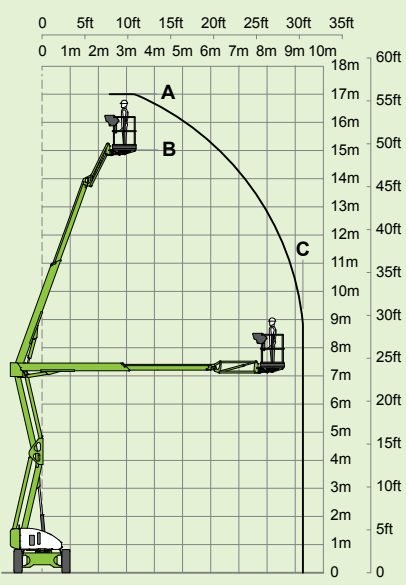

(A) 17.2m
56ft 6in

(B) 15.2m
50ft

(C) 9.4m
31ft

225kg
500lbs

1.8m x 0.85m
5ft 11in x 2ft 9in

150°

180°

(D) 2.1m
6ft 11in

(F) 2m
6ft 7in

(H) 4.8m
15ft 9in

(J) 6.35m
20ft 10in

6km/h
3.7mph

3.7m
12ft 2in

45%
24°

5000kg
11020lbs

SIOPS® toughcage

niftylift

Chalkdell Drive, Shenley Wood,
Milton Keynes, MK5 6GF
England, United Kingdom
+44 (0)1908 223456
sales@niftylift.com
www.niftylift.com