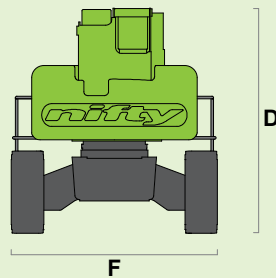

SIOPS®

niftylift

Chalkdell Drive, Shenley Wood,
Milton Keynes, MK5 6GF
England, United Kingdom
+44 (0)1908 223456
sales@niftylift.com
www.niftylift.com