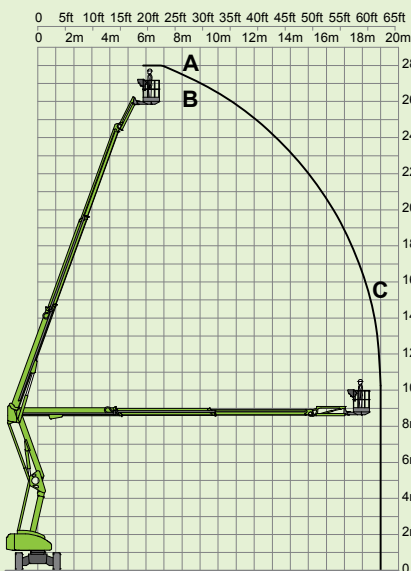

SIOPS®

niftylift

Chalkdell Drive, Shenley Wood,
Milton Keynes, MK5 6GF
England, United Kingdom
+44 (0)1908 223456
sales@niftylift.com
www.niftylift.com